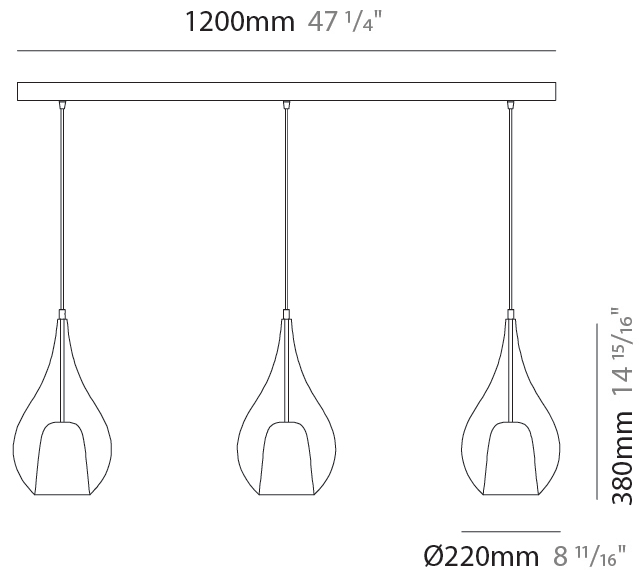

PROJECT
TYPE
SPECIFIER
QUANTITY
DATE

ZOE 3 LIGHT LINEAR SUSPENSION

D141132- -
base number   Finish Options   Finish Options

1. To build a product code in our configurator select the specify button on the base model # product page
2. To build a manual product code on this datasheet choose from the options listed below in blue font and add the suffix to the base model #

GENERAL

Series: Zoe
Subseries: Zoe 3 Light Linear
Brand: Cangini & Tucci
Division: Design
Mounting Type: Suspension
Mounting Location: Ceiling
Subcategory: Pendant

PHYSICAL

Shape: Teardrop
Length (mm): 1200
Length (in): 47 1/4
Height (mm): 280
Height (in): 11
Max. Overall Height (mm): 1780
Max. Overall Height (in): 70 7/16
Light Distribution: Omnidirectional
Weight (kg): 5.59
Weight (lbs): 12.32
Diffuser: Glass - Opal
Fixture Finish: [AMB](#) / [BLK](#) / [BRZ](#) / [GLD](#) / [GRN](#) / [PNK](#) / [RUB](#) / [SKB](#) / [SMK](#) / [TOB](#) / [TRA](#)
Holder Finish: [CHR](#) / [MWH](#) / [MBK](#) / [BCR](#)
Fixture Material: Glass / Metal
Cable Details: 1500mm cable

ELECTRICAL

Number of Lamps: 3
Lamp Type: LED Retrofit
Lamp Shape: A19
Bulb Included: Bulb Not Included
Total Output Wattage (W): 48
Max. Wattage Per Lamp (W): 16
Lamp Base: E26
Input Voltage (V): 120
Upon Request: 277Vac / GU24

LED

OPTICAL

RATINGS AND CERTIFICATIONS

Certified By: Certified for North American Standards
IP rating: IP20