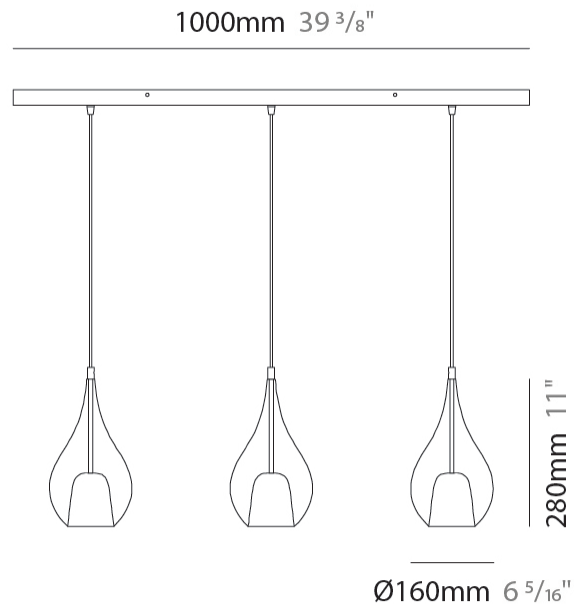

PROJECT	
TYPE	
SPECIFIER	
QUANTITY	
DATE	

ZOE 3 LIGHT LINEAR SUSPENSION

D141131- -

base number   Finish Options   Finish Options

1. To build a product code in our configurator select the specify button on the base model # product page
2. To build a manual product code on this datasheet choose from the options listed below in blue font and add the suffix to the base model #

GENERAL

Series: Zoe
Subseries: Zoe 3 Light Linear
Brand: Cangini & Tucci
Division: Design
Mounting Type: Suspension
Mounting Location: Ceiling
Subcategory: Pendant

PHYSICAL

Shape: Teardrop
Length (mm): 1000
Length (in): 39 ³/₈
Height (mm): 280
Height (in): 11
Max. Overall Height (mm): 1780
Max. Overall Height (in): 70 ¹/₁₆
Light Distribution: Omnidirectional
Weight (kg): 2.90
Weight (lbs): 6.39
Diffuser: Glass - Opal
Fixture Finish: [AMB](#) / [BLK](#) / [BRZ](#) / [GLD](#) / [GRN](#) / [PNK](#) / [RUB](#) / [SKB](#) / [SMK](#) / [TOB](#) / [TRA](#)
Holder Finish: [CHR](#) / [MWH](#) / [MBK](#) / [BCR](#)
Fixture Material: Glass / Metal
Cable Details: 1500mm cable

ELECTRICAL

Number of Lamps: 3
Lamp Type: LED Retrofit
Bulb Included: Bulb Not Included
Total Output Wattage (W): 15
Max. Wattage Per Lamp (W): 5
Lamp Base: G9
Input Voltage (V): 120

LED

OPTICAL

RATINGS AND CERTIFICATIONS

Certified By: Certified for North American Standards
IP rating: IP20